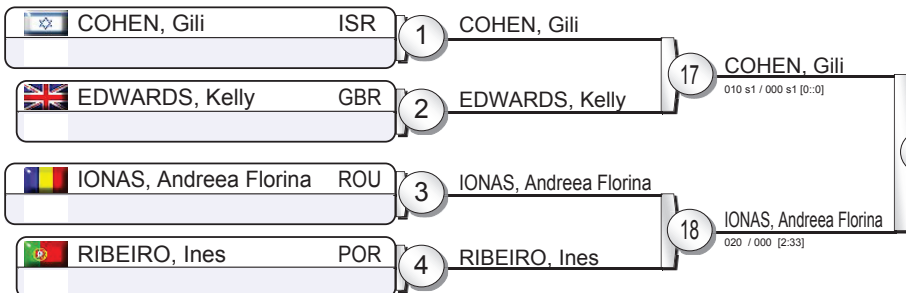

# European Open Women Lisbon 2013

(Lisbon (POR), 08-09 June 2013)

# -52 kg

19 Judoka

Pool A

Pool B

Pool C

Pool D

Repechage