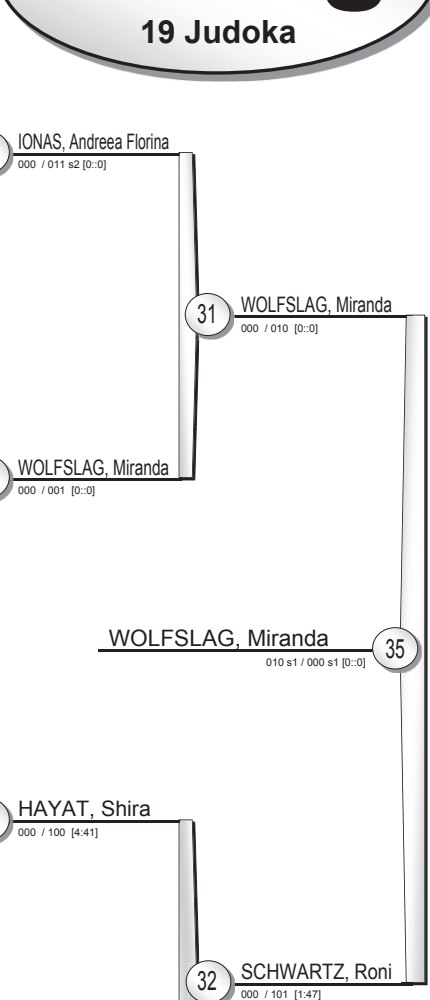

# -52 kg

19 Judoka

Pool A

Pool B

Pool C

Pool D

Repechage