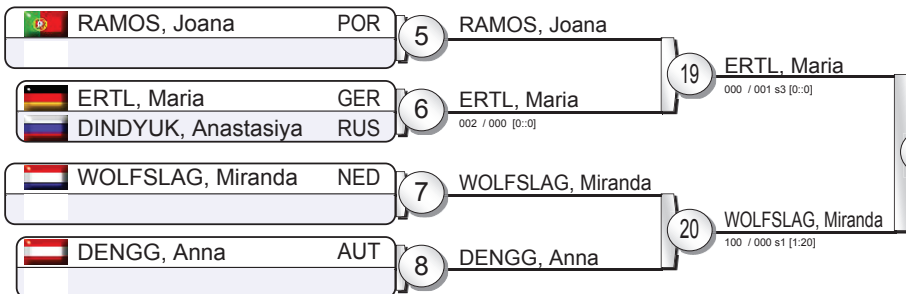

# European Open Women Lisbon 2013

(Lisbon (POR), 08-09 June 2013)

# -52 kg

19 Judoka

Pool A

Pool B

Pool C

Pool D

Repechage